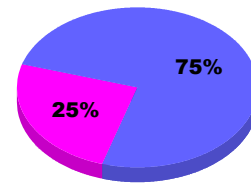

YTD Status Quo Clubs 2012-2013

Status Quo Clubs Compared to Status Quo Members

Legend: Status Quo Clubs (Cyan), Total Status Quo Members (Green)

MEMBERSHIP

Membership Results
2012-2013

Membership
2011-2012

Month	Net Memb Goal	Actual New Memb	Actual Dropped Memb	Gain/Loss of Memb	Gain/Loss of Memb
Jul/Aug/Sep	0	31	-32	-1	6
Totals	0	31	-32	-1	6

Membership Results 2012-2013

Goal, New, Dropped, Gain/Loss

Legend: Goal (Cyan), Actual (Green), Dropped (Yellow), Gain Loss (Magenta)

Comparison of Membership Gain/Loss

Current Year Compared to the Previous Year

Legend: Current Year (Cyan), Previous Year (Green)

Gender Comparison 2012-2013

Jul/Aug/Sep

Legend: Male (Blue), Female (Magenta)